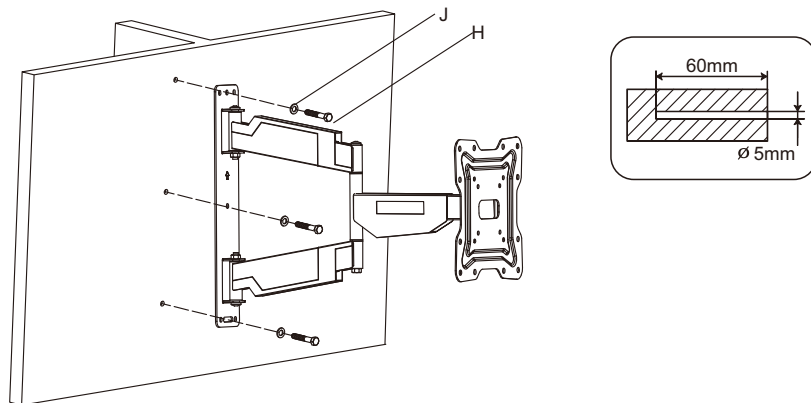

aura

UNIVERSAL TILT & SWIVEL TV WALL BRACKET

AR-50-016

STEP2 Fix the cross bar to the VESA plate

STEP1A Concrete wall mounting

STEP3 Attach bracket to the screen

STEP1B Woodstud mounting

STEP4 Hang the TV on to the bracket