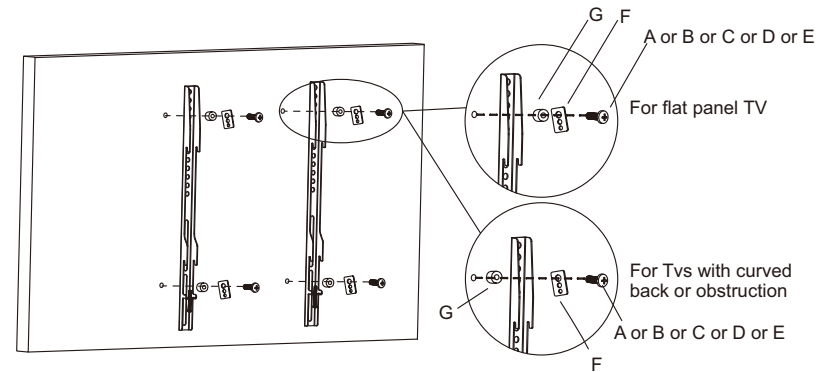

aura

UNIVERSAL TILT & SWIVEL TV WALL BRACKET

AR-50-016

STEP2 Fix the cross bar to the VESA plate

STEP1A Concrete wall mounting

STEP3 Attach bracket to the screen

STEP1B Woodstud mounting

STEP4 Hang the TV on to the bracket