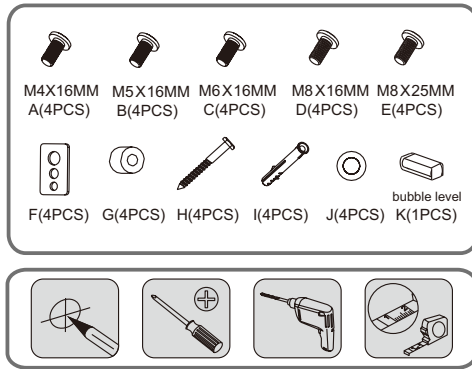

PRODUCT SAFETY

- Prior to the installation of this product, the installation instructions should be read and completely understood. The installation instructions must be read to prevent personal injury and property damage. Keep these installation instructions in an easily accessible location for future reference.
- CAUTION: Do not exceed maximum load capacity. Use with products exceeding the maximum load capacity may cause serious injury. See appliance instructions.
- Do not install on a structure that is prone to vibration, movement or chance of impact. Failure to do so could result in damage to the display and/or damage to the stand.
- Do not place near heater, fireplace, air conditioning, in direct sunlight, or any other heat producing source. Failure to do so may result in damage to the display and could increase the risk of fire.
- It is recommended that two people perform the installation. Injury and/or damage can result from dropping or mishandling the display.
- The enclosed instructions are an aid to installation and cannot cover all eventualities, if you have any concerns regarding the mounting of the frame or brackets you should consult an expert.
- CAUTION: Before installation the mounting area should be checked that it is suitable for the weight of the bracket and screen and is free from pipes, electric cables or any other obstructions.

aura

UNIVERSAL TILT & SWIVEL TV WALL BRACKET

AR-50-016

STEP2 Fix the cross bar to the VESA plate

STEP1A Concrete wall mounting

STEP3 Attach bracket to the screen

STEP1B Woodstud mounting

STEP4 Hang the TV on to the bracket