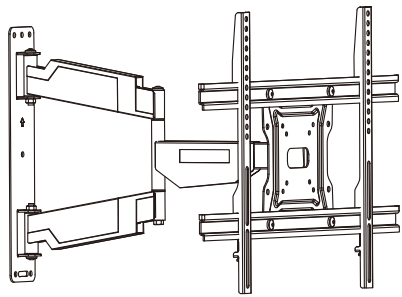

PRODUCT SAFETY

- Prior to the installation of this product, the installation instructions should be read and completely understood. The installation instructions must be read to prevent personal injury and property damage. Keep these installation instructions in an easily accessible location for future reference.
- CAUTION: Do not exceed maximum load capacity. Use with products exceeding the maximum load capacity may cause serious injury. See appliance instructions.
- Do not install on a structure that is prone to vibration, movement or chance of impact. Failure to do so could result in damage to the display and/or damage to the stand.
- Do not place near heater, fireplace, air conditioning, in direct sunlight, or any other heat producing source. Failure to do so may result in damage to the display and could increase the risk of fire.
- It is recommended that two people perform the installation. Injury and/or damage can result from dropping or mishandling the display.
- The enclosed instructions are an aid to installation and cannot cover all eventualities, if you have any concerns regarding the mounting of the frame or brackets you should consult an expert.
- CAUTION: Before installation the mounting area should be checked that it is suitable for the weight of the bracket and screen and is free from pipes, electric cables or any other obstructions.

aura

UNIVERSAL TILT & SWIVEL TV WALL BRACKET

AR-50-016

STEP2 Fix the cross bar to the VESA plate

STEP1A Concrete wall mounting

STEP3 Attach bracket to the screen

STEP1B Woodstud mounting

STEP4 Hang the TV on to the bracket