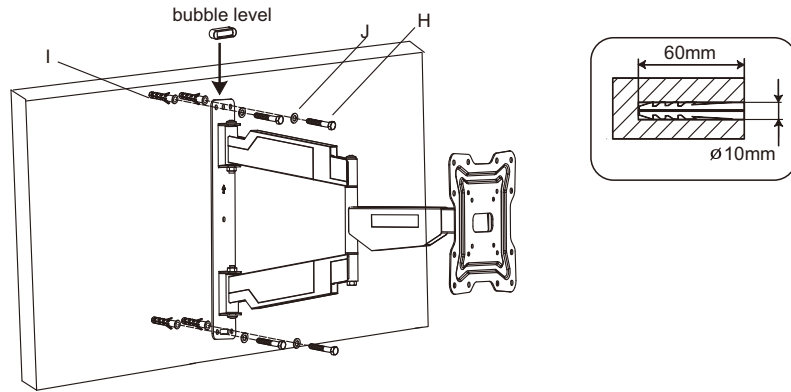

aura

UNIVERSAL TILT & SWIVEL TV WALL BRACKET

AR-50-016

STEP2 Fix the cross bar to the VESA plate

STEP1A Concrete wall mounting

STEP3 Attach bracket to the screen

STEP1B Woodstud mounting

STEP4 Hang the TV on to the bracket