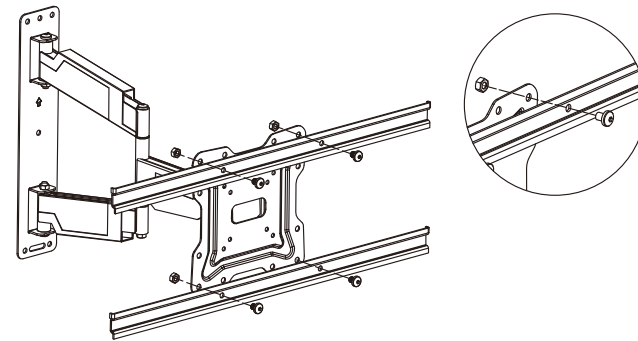

aura

UNIVERSAL TILT & SWIVEL TV WALL BRACKET

AR-50-016

STEP2 Fix the cross bar to the VESA plate

STEP1A Concrete wall mounting

STEP3 Attach bracket to the screen

STEP1B Woodstud mounting

STEP4 Hang the TV on to the bracket